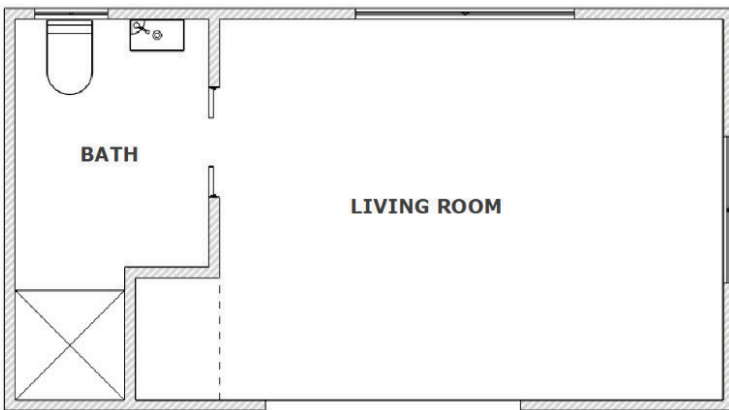

Price starts at
\$68,000 (+ GST)
Based on Standard Inclusions.

HORIZON 20

WIDTH 3.30m

- Bathroom
- Living Room
- Total

LENGTH 6.00m

- 5.09m²
- 14.71m²
- 19.80m²