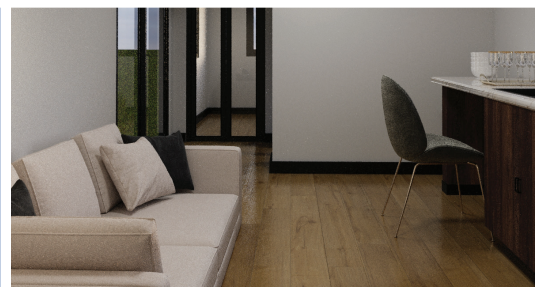

## LUXURY EXTRAS

- Data Cabling
- Electric Fire Place
- External Cladding Upgrades
- Security System
- Smart Lighting
- Vinyl Flooring Upgrades

Price starts at  
**\$110,000** (+GST)

Based on Standard Inclusions.