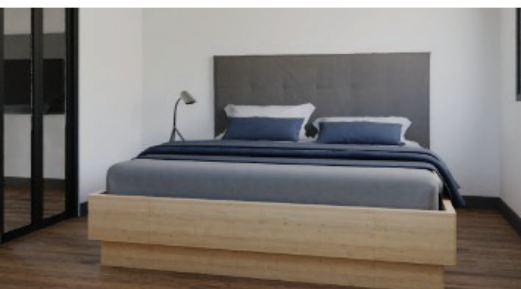

LUXURY EXTRAS

- Data Cabling
- Electric Fire Place
- External Cladding Upgrades
- Security System
- Smart Lighting
- Vinyl Flooring Upgrades

Price starts at
\$125,000 (+GST)

Based on Standard Inclusions.