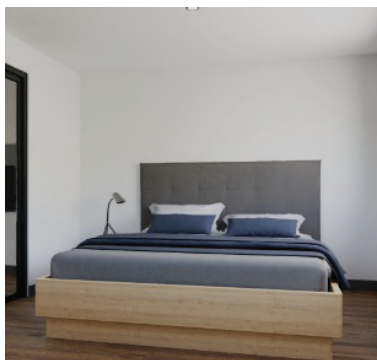

Price starts at
\$125,000 (+GST)
 Based on Standard Inclusions.

HORIZON 50

WIDTH 3.30m

- Bathroom
- Living Room
- Bedrooms 1 & 2
- Total

LENGTH 15.00m

- 4.00m²
- 22.53m²
- 22.97m²
- 49.50m²